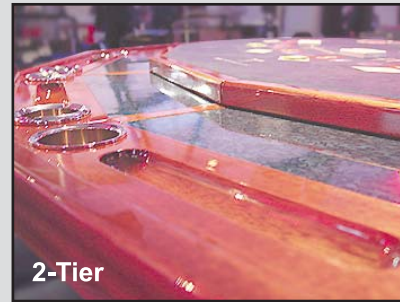

TABLE GAME FURNITURE