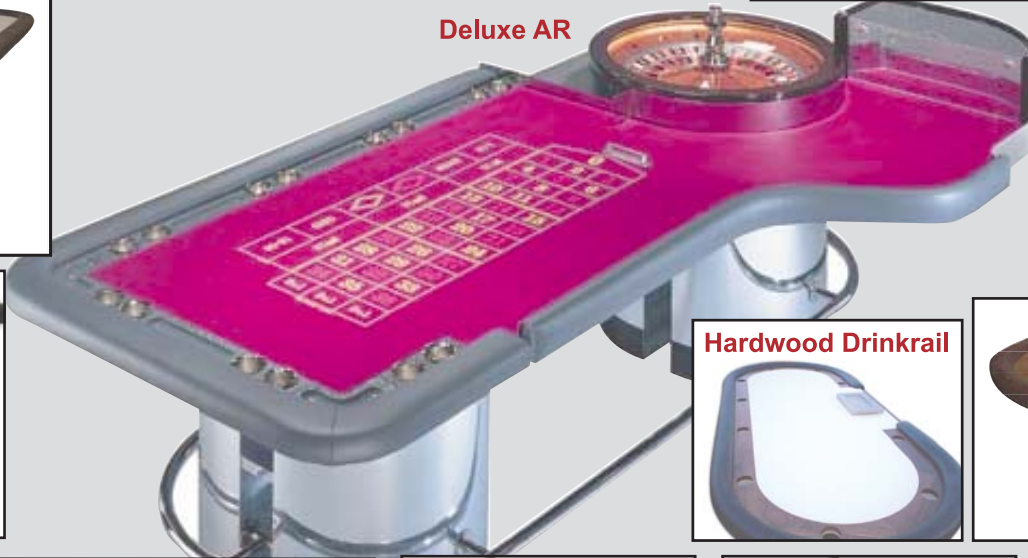

Bac #3

Standard  
Roulette

H-Legs with  
Footrail

Claw Feet 2

Ben  
Poker

Drink  
and  
Food  
Cart

Drink  
and  
Dinner  
Cart Duo

Custom Podium

Large Standard Podium

PH LG Podium

# TABLE GAME FURNITURE

2-Tier

Custom Ornate

Deluxe AR

H-Leg

Hardwood Drinkrail

Mini-Bac  
H-Leg

Open Barrel Style